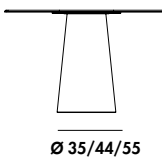

Models & Dimensions

Ø 62x75h
 Ø 80x75h
 Ø 100x75h
 Ø 120x75h
 Ø 130x75h

Ø 140x75h
 Ø 150x75h
 Ø 170x75h

180x130x75h
 200x110x75h
 220x130x75h

Ø 62x75h
 Ø 80x75h
 Ø 62x110h
 70x70x75h
 70x70x110h

62x62x75h
 80x80x75h
 100x100x75h
 120x120x75h
 130x130x75h
 140x140x75h
 150x150x75h

220x115x75h
 250x120x75h
 300x135x75h

Finiture top / Top finishes

Vetro laccato/ Lacquered glass

Vetro acidato/ Frosted glass

Materia

Ceramica CE1/Ceramic CE1

Ceramica CE2/Ceramic CE2

Net glass

●	Ø 62x75h	•		•	•	•	•	•
●	Ø 80x75h	•		•	•	•	•	
●	Ø 100x75h	•		•	•	•		
●	Ø 120x75h	•		•	•	•	•	
●	Ø 130x75h	•		•	•	•		
●	Ø 140x75h	•		•	•	•		
●	Ø 150x75h	•		•	•	•	•	
●	Ø 170x75h	•		•				
●	Ø 62x110h	•		•	•	•	•	•
■	70x70x75h		•	•	•			•
■	70x70x110h		•	•	•			•
●	62x62x75h	•		•	•	•		
●	80x80x75h	•		•	•	•		