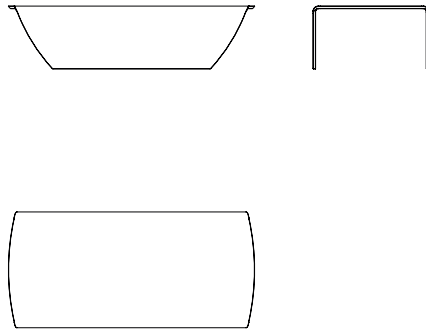

## Gallery

Tavolino in vetro curvo trasparente extrachiaro, fumé o laccato mono o bicolore.

Extralight, smoked or lacquered mono or two-tones bent glass coffee table.

## Models & Dimensions

118x56x30h  
140x56x30h