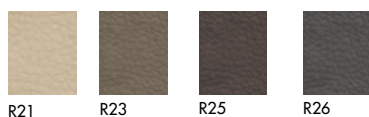

P9000/ELA 1

Bracciolo alto /
High armrest

P9000/ELB 1

Bracciolo basso /
Low armrest

P9000/ELC 1

Seduta con schienale /
Seat with backrest

P9000/ELD 1

Seduta senza schienale /
Seat without backrest

P9000/ELE 1

Terminale senza schienale /
Open end without backrest

Finiture seduta / Seat finishes

Pelle/Leather

Ecopelle/Fake leather

Nabuk

Kvadrat Hallingdal 65

Step-step melange Gabriel

Velluto/Velvet