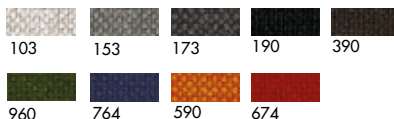

Kvadrat Hallingdal 65