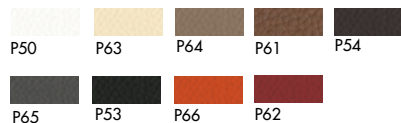

Finiture seduta / Seat finishes

Pelle/Leather