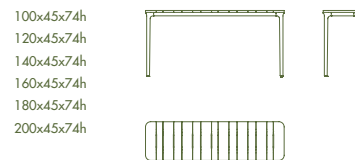

Gallery

Tavolo, tavolino, console e panca con gambe e struttura in alluminio, varie finiture.
Top in ceramica, varie finiture, oppure in doghe di Iroko o Teak, disponibile in varie misure.

Table, coffee table, console and bench with aluminium legs and structure, various finishes.
Ceramic top, various finishes, or top in Iroko or Teak slats available in different measures.

Models & Dimensions

Ceramic

Teak or Iroko slats

dining table

bench/coffee table

console

coffee table

Finiture doghe / Slats finishes