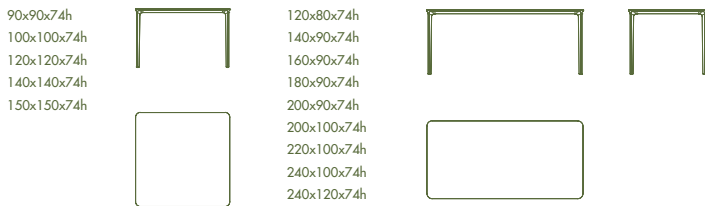

Gallery

Tavolo, tavolino, console e panca con gambe e struttura in alluminio, varie finiture.
Top in ceramica, varie finiture, oppure in doghe di Iroko o Teak, disponibile in varie misure.

Table, coffee table, console and bench with aluminium legs and structure, various finishes.
Ceramic top, various finishes, or top in Iroko or Teak slats available in different measures.

Models & Dimensions

Ceramic

Teak or Iroko slats

dining table

bench/coffee table

console

coffee table

Finiture doghe / Slats finishes