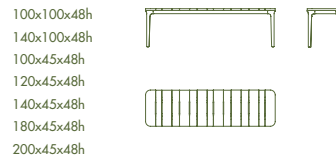

Gallery

Tavolo, tavolino, console e panca con gambe e struttura in alluminio, varie finiture.
Top in ceramica, varie finiture, oppure in doghe di Iroko o Teak, disponibile in varie misure.

Table, coffee table, console and bench with aluminium legs and structure, various finishes.
Ceramic top, various finishes, or top in Iroko or Teak slats available in different measures.

Models & Dimensions

Ceramic

Teak or Iroko slats

dining table

bench/coffee table

console

coffee table

Finiture doghe / Slats finishes