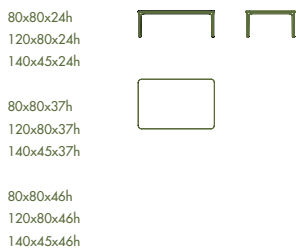

Models & Dimensions

Ceramic

Teak or Iroko slats

dining table

bench/coffee table

console

coffee table

Finiture doghe / Slats finishes