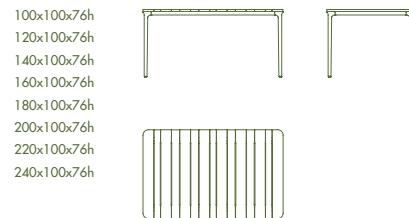

Gallery

Tavolo, tavolino, console e panca con gambe e struttura in alluminio, varie finiture.
Top in ceramica, varie finiture, oppure in doghe di Iroko o Teak, disponibile in varie misure.

Table, coffee table, console and bench with aluminium legs and structure, various finishes.
Ceramic top, various finishes, or top in Iroko or Teak slats available in different measures.

Models & Dimensions

Ceramic

Teak or Iroko slats

dining table

bench/coffee table

console

coffee table

Finiture doghe / Slats finishes