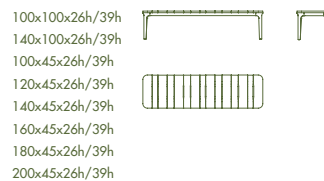

Gallery

Tavolo, tavolino, console e panca con gambe e struttura in alluminio, varie finiture.
Top in ceramica, varie finiture, oppure in doghe di Iroko o Teak, disponibile in varie misure.

Table, coffee table, console and bench with aluminium legs and structure, various finishes.
Ceramic top, various finishes, or top in Iroko or Teak slats available in different measures.

Models & Dimensions

Ceramic

Teak or Iroko slats

dining table

bench/coffee table

console

coffee table

Finiture doghe / Slats finishes