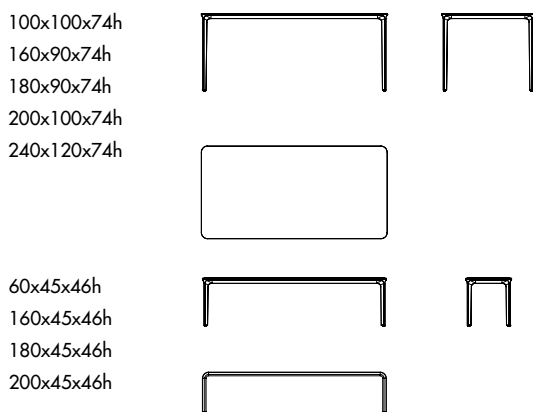

Models & Dimensions

extensible

desk

office

outdoor

Finiture top / Top finishes

Vetro laccato/ Lacquered glass

Vetro acidato/ Frosted glass