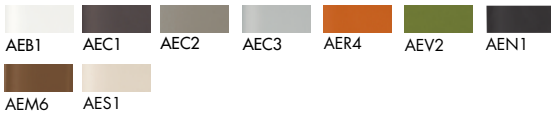

Models & Dimensions

extensible

desk

office

outdoor

Finiture top / Top finishes

Vetro laccato/ Lacquered glass

Vetro acidato/ Frosted glass

Materia

Ceramica CE1/Ceramic CE1

Ceramica CE2/Ceramic CE2

Net glass

Legno/Wood

Hpl

Finiture struttura / Structure finishes

Alluminio anodizzato Anodized aluminium

Alluminio laccato Lacquered aluminium

Finiture gambe / Legs finishes

Alluminio cromato Polish. chr. aluminium

Alluminio laccato Lacquered aluminium

Bordi/Edges

VETRO / ACIDATO
GLASS / FROSTED

8 Filo lucido

NET GLASS