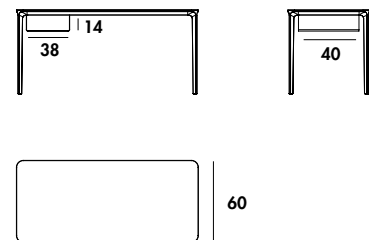

Tavolo con gambe e struttura in alluminio, varie finiture. Top disponibile in varie misure, materiali e finiture. Su richiesta, con specifiche finiture, è possibile la personalizzazione per uso OUTDOOR.

Dining table with aluminium legs and structure, various finishes. Top available in different measures, materials and finishes. Upon request, with specific finishes, it is possible to customize the model for OUTDOOR use.

Models & Dimensions

extensible

desk

office

outdoor