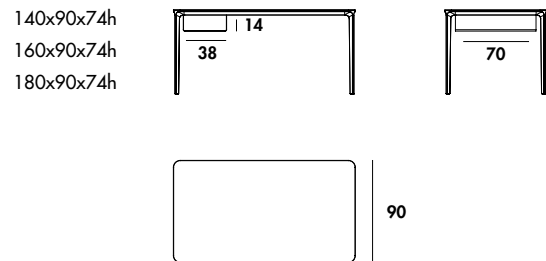

Models & Dimensions

extensible

desk

office

outdoor

Finiture top / Top finishes

Vetro laccato/ Lacquered glass

Vetro acidato/ Frosted glass