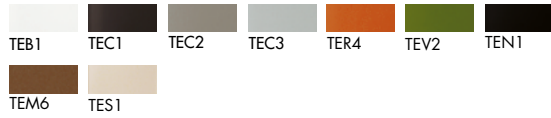

Models & Dimensions

extensible

desk

office

outdoor

Finiture top / Top finishes

Vetro laccato/ Lacquered glass

Vetro acidato/ Frosted glass

Materia

Ceramica CE1/Ceramic CE1

Ceramica CE2/Ceramic CE2

Net glass

Legno/Wood

Hpl

Finiture struttura / Structure finishes

Alluminio anodizzato Anodized aluminium

Alluminio laccato Lacquered aluminium

Finiture gambe / Legs finishes

Alluminio cromato Polish. chr. aluminium

Alluminio laccato Lacquered aluminium

Bordi/Edges

VETRO / ACIDATO
GLASS / FROSTED

8 Filo lucido

NET GLASS