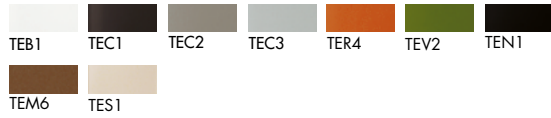

Models & Dimensions

80x80x24h	120x80x24h			24
100x100x24h	140x90x24h			
120x120x24h	90x45x24h			
140x140x24h	120x45x24h			
100x60x24h	160x45x24h			
120x60x24h	200x45x24h			
160x60x24h				
180x60x24h				

Finiture top / Top finishes

Vetro laccato/ Lacquered glass

Vetro acidato/ Frosted glass

Materia

Ceramica CE1/Ceramic CE1

Ceramica CE2/Ceramic CE2

Net glass

Legno/Wood