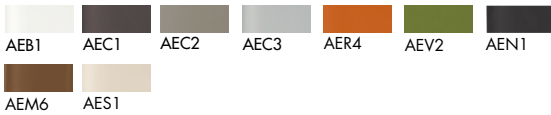

80x80x37h	120x80x37h			37
100x100x37h	140x90x37h			
120x120x37h	90x45x37h			
140x140x37h	120x45x37h			
100x60x37h	160x45x37h			
120x60x37h	200x45x37h			
160x60x37h				
180x60x37h				

80x80x46h	120x80x46h			46
100x100x46h	140x90x46h			
120x120x46h	90x45x46h			
140x140x46h	120x45x46h			
100x60x46h	160x45x46h			
120x60x46h	200x45x46h			
160x60x46h				
180x60x46h				

Finiture top / Top finishes

Vetro laccato/ Lacquered glass

Vetro acidato/ Frosted glass

Materia

Ceramica CE1/Ceramic CE1

Ceramica CE2/Ceramic CE2

Net glass

Legno/Wood

Hpl

Finiture struttura / Structure finishes

Alluminio anodizzato Anodized aluminium

Alluminio laccato Lacquered aluminium

Finiture gambe / Legs finishes

Alluminio cromato Polish. chr. aluminium

Alluminio laccato Lacquered aluminium