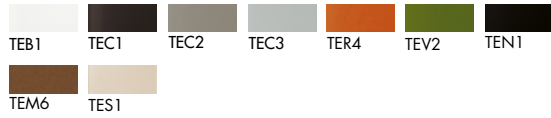

Gallery

Tavolino con gambe e struttura in alluminio, varie finiture. Top disponibile in varie misure, forme, materiali e finiture.

Coffee table with aluminium legs and structure, various finishes. Top available in different measures, shapes, materials and finishes.

Models & Dimensions

80x80x24h	120x80x24h			24
100x100x24h	140x90x24h			
120x120x24h	90x45x24h			
140x140x24h	120x45x24h			
100x60x24h	160x45x24h			
120x60x24h	200x45x24h			
160x60x24h				
180x60x24h				

Finiture top / Top finishes

Vetro laccato/ Lacquered glass

Vetro acidato/ Frosted glass

Materia

Ceramica CE1/Ceramic CE1

Ceramica CE2/Ceramic CE2

Net glass

Legno/Wood