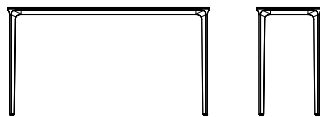

Gallery

SOVET

ITALIA

Slim

Design by Matthias Demacker

Tavolino con gambe e struttura in alluminio, varie finiture. Top disponibile in varie misure, forme, materiali e finiture.

Coffee table with aluminium legs and structure, various finishes. Top available in different measures, shapes, materials and finishes.

Models & Dimensions

90x40x74h
120x40x74h
140x40x74h
160x40x74h

90x45x74h
120x45x74h
140x45x74h
160x45x74h

Finiture top / Top finishes

Vetro laccato/ Lacquered glass

Vetro acidato/ Frosted glass

Materia

Ceramica CE1/Ceramic CE1