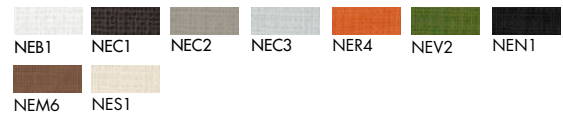

Gallery

SOVET

ITALIA

Slim

Design by Matthias Demacker

Tavolino con gambe e struttura in alluminio, varie finiture. Top disponibile in varie misure, forme, materiali e finiture.

Coffee table with aluminium legs and structure, various finishes. Top available in different measures, shapes, materials and finishes.

Models & Dimensions

90x40x74h
120x40x74h
140x40x74h
160x40x74h

90x45x74h
120x45x74h
140x45x74h
160x45x74h

Finiture top / Top finishes

Vetro laccato/ Lacquered glass

Vetro acidato/ Frosted glass

Materia

Ceramica CE1/Ceramic CE1

Ceramica CE2/Ceramic CE2

Net glass

Legno/Wood *

* Disponibile solo nella versione 4 legs
* Available only in the 4 legs version

Finiture struttura / Structure finishes

Alluminio anodizzato Anodized aluminium

Alluminio laccato Lacquered aluminium

Finiture gambe / Legs finishes

Alluminio cromato Polish. chr. aluminium

Alluminio laccato Lacquered aluminium

Bordi/Edges

VETRO / ACIDATO
GLASS / FROSTED

8 Filo lucido

NET GLASS