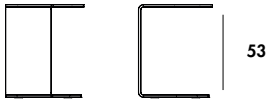

### Gallery

Tavolino in vetro curvo laccato mono o bicolore.

Bent glass coffee table lacquered mono or two-tones.

## Models & Dimensions

48x48x57h

**P4670 (clear)**    **P4674 (colour)**

**P4672 (clear)**    **P4676 (colour)**