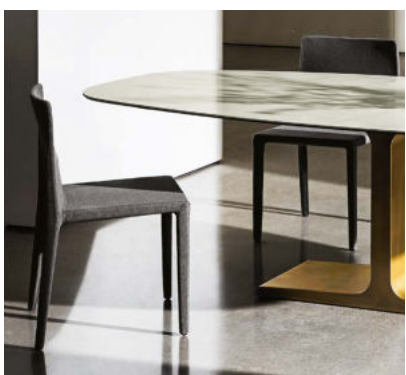

Pura

SOVET

ITALIA

Pura

Design by Gianluigi Landoni

Versatile ed ergonomica nella forma, caratterizzata da una raffinata semplicità, Pura si presenta con diversi rivestimenti, per interpretare molteplici ruoli nell'ambiente domestico o contract.

Versatile and ergonomic in the shape and characterized by a refined simplicity, the Pura chair is available with different coverings, to play different roles in the home and contract space.

Gallery

Sedia con struttura in poliuretano stampato, rivestita in vari materiali e finiture.

Chair with moulded polyurethane structure, covered in various materials and finishes.

Models & Dimensions

Finiture seduta / Seat finishes

Pelle/Leather

Ecopelle/Fake leather

Nabuk

Kvadrat Hallingdal 65

Velluto/Velvet