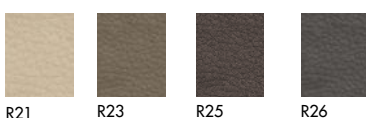

Chair with moulded polyurethane structure, covered in various materials and finishes.

Models & Dimensions

Finiture seduta / Seat finishes

Pelle/Leather

Ecopelle/Fake leather

Nabuk

Kvadrat Hallingdal 65

Velluto/Velvet