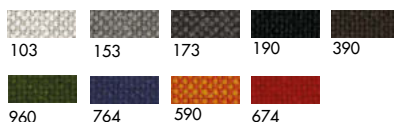

Chair with moulded polyurethane structure, covered in various materials and finishes.

Models & Dimensions

Finiture seduta / Seat finishes

Pelle/Leather

Ecopelle/Fake leather

Nabuk

Kvadrat Hallingdal 65

Velluto/Velvet