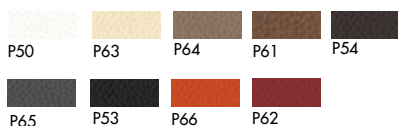

Versatile and ergonomic in the shape and characterized by a refined simplicity, the Pura chair is available with different coverings, to play different roles in the home and contract space.

Gallery

Sedia con struttura in poliuretano stampato, rivestita in vari materiali e finiture.

Chair with moulded polyurethane structure, covered in various materials and finishes.

Models & Dimensions

Finiture seduta / Seat finishes

Pelle/Leather

Ecopelle/Fake leather

Nabuk

Kvadrat Hallingdal 65

Velluto/Velvet