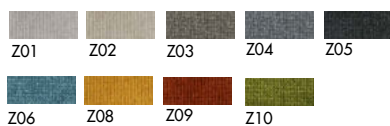

Chair with moulded polyurethane structure, covered in various materials and finishes.

Models & Dimensions

Finiture seduta / Seat finishes

Pelle/Leather

Ecopelle/Fake leather

Nabuk

Kvadrat Hallingdal 65

Velluto/Velvet