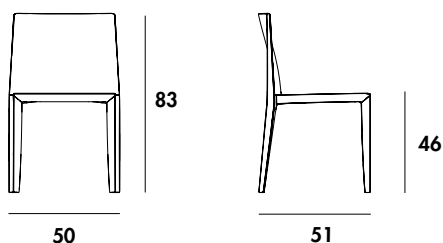

Sedia con struttura in poliuretano stampato, rivestita in vari materiali e finiture.

Chair with moulded polyurethane structure, covered in various materials and finishes.

Models & Dimensions