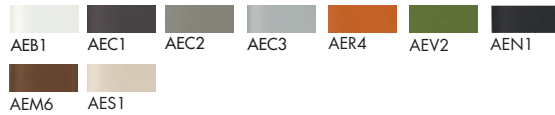

Round coffee table with lacquered metal structure, black, mocha or burnished brass finish. Top available in different measures, materials and finishes.

Models & Dimensions

Ø 55x45h

Ø 80x36h

Ø 120x36h

36

36

45

Finiture top / Top finishes

Vetro laccato / Lacquered glass

Vetro acidato / Frosted glass

Materia

Ceramica CE1 / Ceramic CE1

Ceramica CE2 / Ceramic CE2

Finiture base / Base finishes

Metallo laccato / Lacquered metal