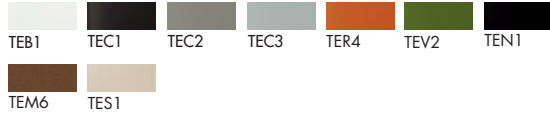

Piktör

Design by Lievore Altherr Molina

Gallery

SOVET

ITALIA

Piktor

Design by Lievore Altherr Molina

Tavolino tondo con struttura in metallo laccato nelle finiture ottone brunito, caffè o nero. Top disponibile in varie misure, materiali e finiture.

Round coffee table with lacquered metal structure, black, mocha or burnished brass finish. Top available in different measures, materials and finishes.

Models & Dimensions

Ø 55x45h

Ø 80x36h

Ø 120x36h

36

36

45

Finiture top / Top finishes

Vetro laccato / Lacquered glass

Vetro acidato / Frosted glass

Materia

Ceramica CE1 / Ceramic CE1

Ceramica CE2 / Ceramic CE2

Finiture base / Base finishes

Metallo laccato / Lacquered metal