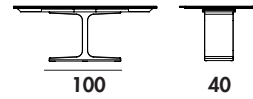

Models & Dimensions

220x115x74h
250x120x74h
300x135x74h

200x110x74h

200x100x74h
250x100x74h
240x120x74h

200x110x74h
220x130x74h

Close

Close
170x90x74h
Open
250x90x74h

Close

Close
200x110x74h
Open
280x110x74h

Close
200x100x74h
Open
280x100x74h

Open

Open

Finiture top / Top finishes

Vetro laccato/ Lacquered glass

Vetro acidato/ Frosted glass

Net glass