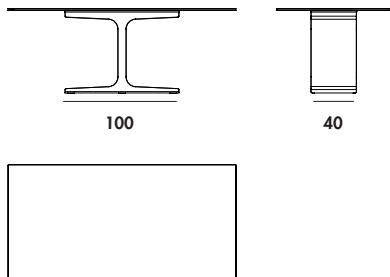

Models & Dimensions

220x115x74h
250x120x74h
300x135x74h

200x110x74h

200x100x74h
250x100x74h
240x120x74h

200x110x74h
220x130x74h

Close

Close
170x90x74h
Open
250x90x74h

Close

Close
200x110x74h
Open
280x110x74h

Close
200x100x74h
Open
280x100x74h

Open

Open

Finiture top / Top finishes

Vetro laccato/ Lacquered glass

Vetro acidato/ Frosted glass

Net glass