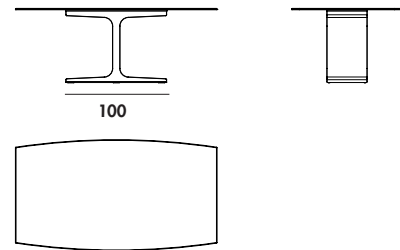

Gallery

Tavolo con base in metallo laccato varie finiture o brunito. Top temperato o stratificato in varie misure, materiali e finiture.

Dining table with lacquered metal base, various colors or burnished finish. Tempered or laminated top in different measures, materials and finishes.

Models & Dimensions

220x115x74h
250x120x74h
300x135x74h

200x110x74h

200x100x74h
250x100x74h
240x120x74h

200x110x74h
220x130x74h

Close

Close
170x90x74h
Open
250x90x74h

Close

Close
200x110x74h
Open
280x110x74h

Close
200x100x74h
Open
280x100x74h

Open

Open

Finiture top / Top finishes

Vetro laccato/ Lacquered glass

Vetro acidato/ Frosted glass

Net glass