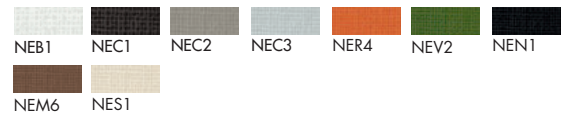

Close
200x110x74h
Open
280x110x74h

Close
200x100x74h
Open
280x100x74h

Open

Open

Finiture top / Top finishes

Vetro laccato/ Lacquered glass

Vetro acidato/ Frosted glass

Net glass