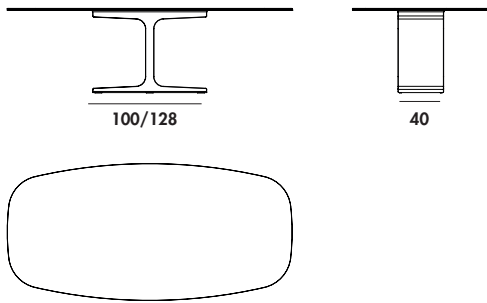

Gallery

Tavolo con base in metallo laccato varie finiture o brunito. Top temperato o stratificato in varie misure, materiali e finiture.

Dining table with lacquered metal base, various colors or burnished finish. Tempered or laminated top in different measures, materials and finishes.

Models & Dimensions

220x115x74h
250x120x74h
300x135x74h

200x110x74h

200x100x74h
250x100x74h
240x120x74h

200x110x74h
220x130x74h

Close

Close
170x90x74h
Open
250x90x74h

Close

Close
200x110x74h
Open
280x110x74h

Close
200x100x74h
Open
280x100x74h

Open

Open

Finiture top / Top finishes

Vetro laccato/ Lacquered glass

Vetro acidato/ Frosted glass

Net glass