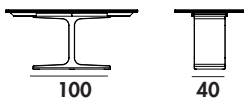

Models & Dimensions

220x115x74h
250x120x74h
300x135x74h

200x110x74h

200x100x74h
250x100x74h
240x120x74h

200x110x74h
220x130x74h

Close

Close
170x90x74h
Open
250x90x74h

Close

Close
200x110x74h
Open
280x110x74h

Close
200x100x74h
Open
280x100x74h

Open

Open

Finiture top / Top finishes

Vetro laccato/ Lacquered glass

Vetro acidato/ Frosted glass

Net glass