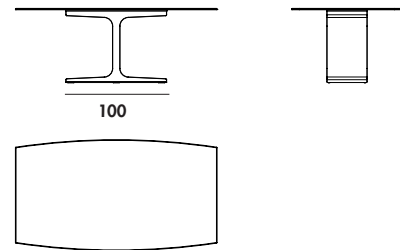

## Gallery

Tavolo con base in metallo laccato varie finiture o brunito. Top temperato o stratificato in varie misure, materiali e finiture.

Dining table with lacquered metal base, various colors or burnished finish. Tempered or laminated top in different measures, materials and finishes.

## Models & Dimensions

220x115x74h  
250x120x74h  
300x135x74h

200x110x74h

200x100x74h  
250x100x74h  
240x120x74h

200x110x74h  
220x130x74h

Close

Close  
170x90x74h  
Open  
250x90x74h

Close