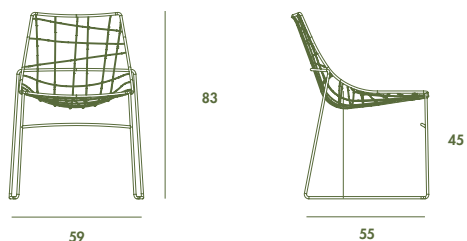

Gallery

Sedia con struttura in metallo, varie finiture. Cuscino in poliuretano con sistema di aggancio rapido.

Chair with lacquered metal structure, various finishes. Polyurethane cushion with quick release.

Models & Dimensions

59x59x83h

Cuscino / Cushion

Finiture struttura / Structure finishes

Metallo laccato
Lacquered metal

Finiture cuscino / Cushion finishes

Poliuretano/Polyurethane