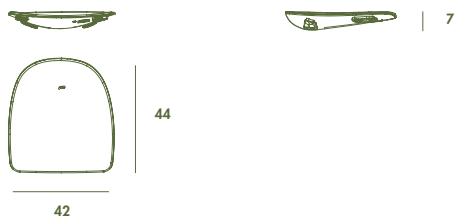

Gallery

Sedia con struttura in metallo, varie finiture. Cuscino in poliuretano con sistema di aggancio rapido.

Chair with lacquered metal structure, various finishes. Polyurethane cushion with quick release.

Models & Dimensions

59x59x83h

Cuscino / Cushion

Finiture struttura / Structure finishes

Metallo laccato
Lacquered metal

Finiture cuscino / Cushion finishes

Poliuretano/Polyurethane