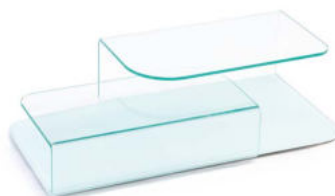

Hug

SOVET

ITALIA

Un tavolino composto da forme semplici che si inseguono in un loop fluido, ripiegandosi armoniosamente su sé stesse.

Hug coffee table is represented by simple shapes running one after the other in a fluid loop, harmoniously retreating into themselves.

Hug

Design by Arkema Studio

Gallery

Tavolino in vetro curvo trasparente extrachiario, fumé o laccato mono o bicolore.

Extralight, smoked or lacquered mono or two-tones bent glass coffee table.

Models & Dimensions

138x72x34h

Finiture / Finishes

Vetro/Glass

TETE

Finiture base / Base finishes

Vetro laccato/ Lacquered glass