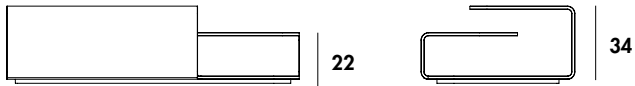

Hug

Design by Arkema Studio

Gallery

Tavolino in vetro curvo trasparente extrachiario, fumé o laccato mono o bicolore.

Extralight, smoked or lacquered mono or two-tones bent glass coffee table.

Models & Dimensions

138x72x34h

Finiture / Finishes

Vetro/Glass

TETE

Finiture base / Base finishes

Vetro laccato/ Lacquered glass