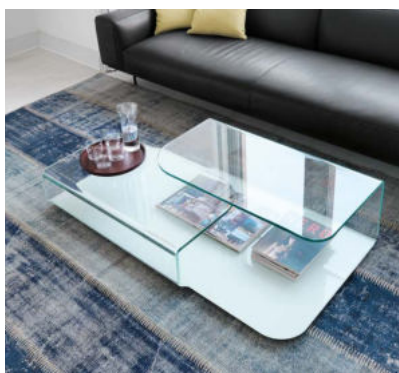

Hug

SOVET

ITALIA

Un tavolino composto da forme semplici che si inseguono in un loop fluido, ripiegandosi armoniosamente su sé stesse.

Hug coffee table is represented by simple shapes running one after the other in a fluid loop, harmoniously retreating into themselves.

Hug

Design by Arkema Studio

Gallery

Tavolino in vetro curvo trasparente extrachiario, fumé o laccato mono o bicolore.

Extralight, smoked or lacquered mono or two-tones bent glass coffee table.

Models & Dimensions

138x72x34h

Finiture / Finishes

Vetro/Glass

TETE

Finiture base / Base finishes

Vetro laccato/ Lacquered glass