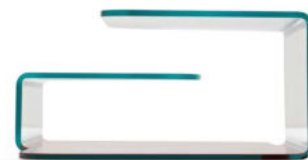

Hug

SOVET

ITALIA

Un tavolino composto da forme semplici che si inseguono in un loop fluido, ripiegandosi armoniosamente su sé stesse.

Hug coffee table is represented by simple shapes running one after the other in a fluid loop, harmoniously retreating into themselves.

Hug

Design by Arkema Studio

Gallery

Tavolino in vetro curvo trasparente extrachiario, fumé o laccato mono o bicolore.

Extralight, smoked or lacquered mono or two-tones bent glass coffee table.

Models & Dimensions

138x72x34h

Finiture / Finishes

Vetro/Glass

TETE

Finiture base / Base finishes

Vetro laccato/ Lacquered glass