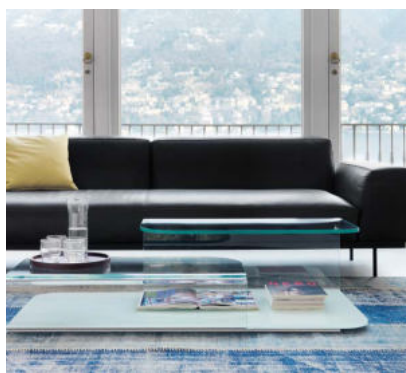

Hug

SOVET

ITALIA

Un tavolino composto da forme semplici che si inseguono in un loop fluido, ripiegandosi armoniosamente su sé stesse.

Hug coffee table is represented by simple shapes running one after the other in a fluid loop, harmoniously retreating into themselves.

Hug

Design by Arkema Studio

Gallery

Tavolino in vetro curvo trasparente extrachiario, fumé o laccato mono o bicolore.

Extralight, smoked or lacquered mono or two-tones bent glass coffee table.

Models & Dimensions