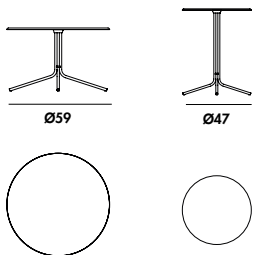

Tempered or laminated top in different measures, materials and finishes.

Models & Dimensions

Ø 62x38h

Ø 62x45h

Ø 48x38h

Ø 48x60h

62x62x38h

62x62x45h

48x48x38h

48x48x60h

Finiture top / Top finishes

Vetro/Glass

Vetro acidato/ Frosted glass

Materia

Ceramica CE1/Ceramic CE1

Ceramica CE2/Ceramic CE2

24 Filo 45°

●	Ø 62x38h	•	•	•	•	•
●	Ø 62x45h	•	•	•	•	•
●	Ø 48x38h	•	•	•	•	•
●	Ø 48x60h	•	•	•	•	•
●	62x62x38h	•	•	•	•	•
●	62x62x45h	•	•	•	•	•
●	48x48x38h	•	•	•	•	•
●	48x48x60h	•	•	•	•	•