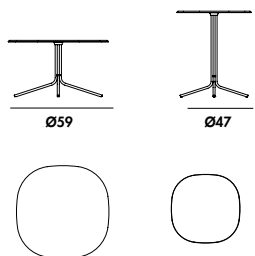

Tempered or laminated top in different measures, materials and finishes.

Models & Dimensions

Ø 62x38h

Ø 62x45h

Ø 48x38h

Ø 48x60h

62x62x38h

62x62x45h

48x48x38h

48x48x60h

Finiture top / Top finishes

Vetro/Glass

Vetro acidato/ Frosted glass

Materia

Ceramica CE1/Ceramic CE1

Ceramica CE2/Ceramic CE2

24 Filo 45°

●	Ø 62x38h	•	•	•	•	•
●	Ø 62x45h	•	•	•	•	•
●	Ø 48x38h	•	•	•	•	•
●	Ø 48x60h	•	•	•	•	•
●	62x62x38h	•	•	•	•	•
●	62x62x45h	•	•	•	•	•
●	48x48x38h	•	•	•	•	•
●	48x48x60h	•	•	•	•	•