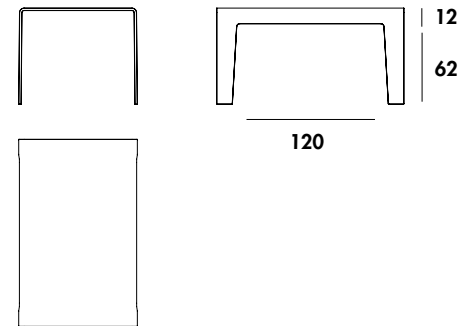

Models & Dimensions

tables

130x130x74h
140x140x74h

144x90x74h

coffee tables

110x110x34h
130x130x34h

110x60x34h
140x72x34h

Finiture / Finishes