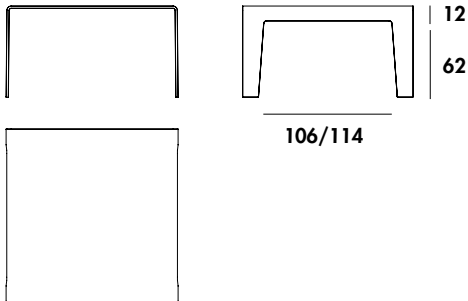

Frog tables are made from a single glass sheet curved and shaped with skillful technique. The purity of its design belies its exceptional strength for each setting and use, thanks to the use of a very thick bent glass.

Gallery

Tavolo e tavolino in vetro curvo trasparente extrachiaro o laccato mono o bicolore, vari colori.

Dining table and coffee table in extralight or lacquered mono or two-tones bent glass, various colours.

Models & Dimensions

tables

130x130x74h
140x140x74h

144x90x74h

coffee tables

110x110x34h
130x130x34h

110x60x34h
140x72x34h

Finiture / Finishes