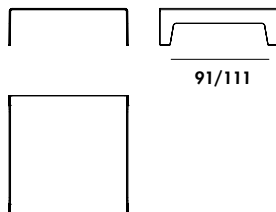

Models & Dimensions

tables

130x130x74h
140x140x74h

144x90x74h

coffee tables

110x110x34h
130x130x34h

110x60x34h
140x72x34h

Finiture / Finishes