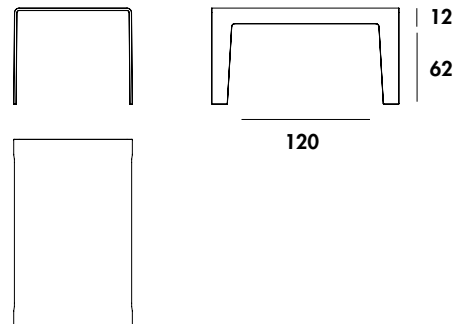

Frog tables are made from a single glass sheet curved and shaped with skillful technique. The purity of its design belies its exceptional strength for each setting and use, thanks to the use of a very thick bent glass.

Models & Dimensions

tables

130x130x74h
140x140x74h

144x90x74h

coffee tables

110x110x34h
130x130x34h

110x60x34h
140x72x34h

Finiture / Finishes