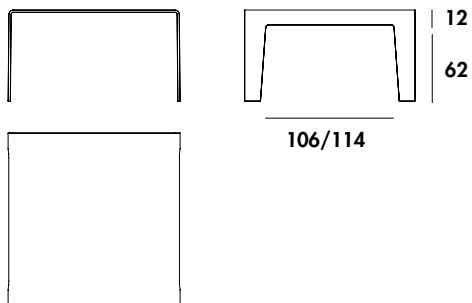

Frog tables are made from a single glass sheet curved and shaped with skillful technique. The purity of its design belies its exceptional strength for each setting and use, thanks to the use of a very thick bent glass.

Models & Dimensions

tables

130x130x74h
140x140x74h

144x90x74h

coffee tables

110x110x34h
130x130x34h

110x60x34h
140x72x34h

Finiture / Finishes