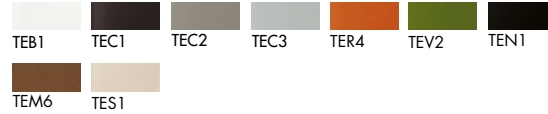

Elegant and light like the namesake glass, this table expresses different personalities according to the chosen materials and colour combinations: from the top in lacquered glass, Materia, wood, ceramic or hpl, to the base in lacquered or polished chrome metal.

- 70x70x74h

Finiture top / Top finishes

Vetro/Glass

TETE TTF TBTB

Vetro laccato/ Lacquered glass

TEB1 TEC1 TEC2 TEC3 TER4 TEV2 TEN1
TEM6 TES1

Vetro acidato/ Frosted glass

AEB1 AEC1 AEC2 AEC3 AER4 AEV2 AEN1
AEM6 AES1

Materia

MESP MBSP

Ceramica CE1/Ceramic CE1

CJ CT CD CG CX CC CZ KC

Net glass

NEB1 NEC1 NEC2 NEC3 NER4 NEV2 NEN1
NEM6 NES1

Legno/Wood

RN RG WG NC