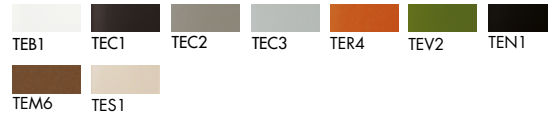

Elegant and light like the namesake glass, this table expresses different personalities according to the chosen materials and colour combinations: from the top in lacquered glass, Materia, wood, ceramic or hpl, to the base in lacquered or polished chrome metal.

- 70x70x74h

Finiture top / Top finishes

Vetro/Glass

TETE TTF TBTB

Vetro laccato/ Lacquered glass

TEB1 TEC1 TEC2 TEC3 TER4 TEV2 TEN1
TEM6 TES1

Vetro acidato/ Frosted glass

AEB1 AEC1 AEC2 AEC3 AER4 AEV2 AEN1
AEM6 AES1

Materia

MESP MBSP

Ceramica CE1/Ceramic CE1

CJ CT CD CG CX CC CZ KC

Net glass

NEB1 NEC1 NEC2 NEC3 NER4 NEV2 NEN1
NEM6 NES1

Legno/Wood

RN RG WG NC