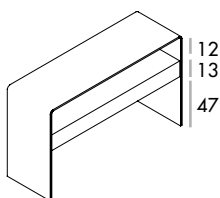

# SOVET

ITALIA

Console in vetro curvato trasparente extrachiaro, fumé, laccato, mono o bicolore. Cassettiera in noce canaletto, bianco poro aperto o wengé.

Console in bent glass extralight, smoked or lacquered mono or two-tones, various finishes. Canaletto walnut, white oak opened pores or wengé drawer.

## FORME E DIMENSIONI / SHAPES AND DIMENSIONS

125x41x74h

125x41x86h