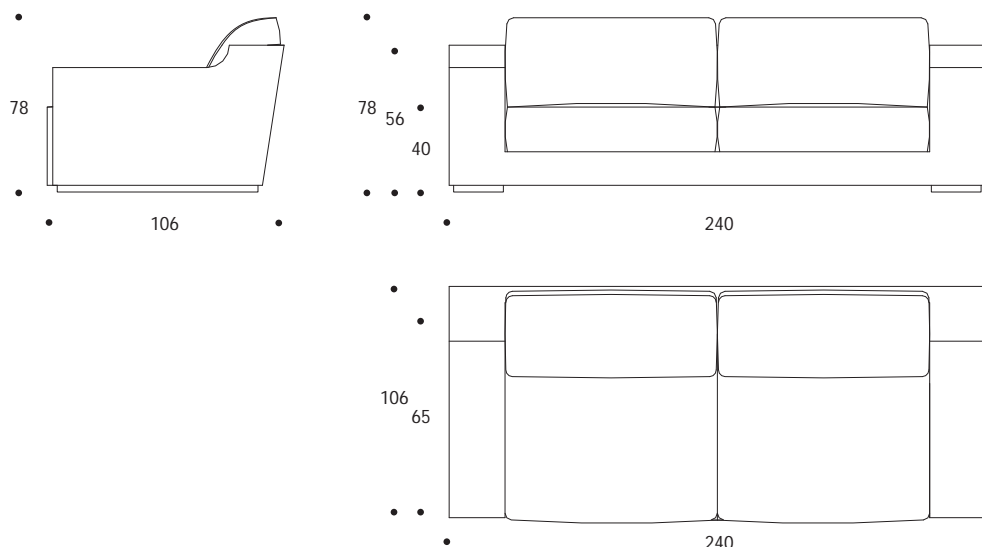

DIVANO | SOFA

volume / volume 2,297 m<sup>3</sup>  
colli / boxes 1

HOME COUTURE  
pp. 114/115, 120/121

DESCRIZIONE / DESCRIPTION	CODICE / CODE
---------------------------	---------------

divano imbottito fisso a densità differenziata, cuscini di seduta e schienale in piuma sfoderabili  
fix padded sofa with differentiated polyurethane foam densities, back and seat down filling cushions with removable covers