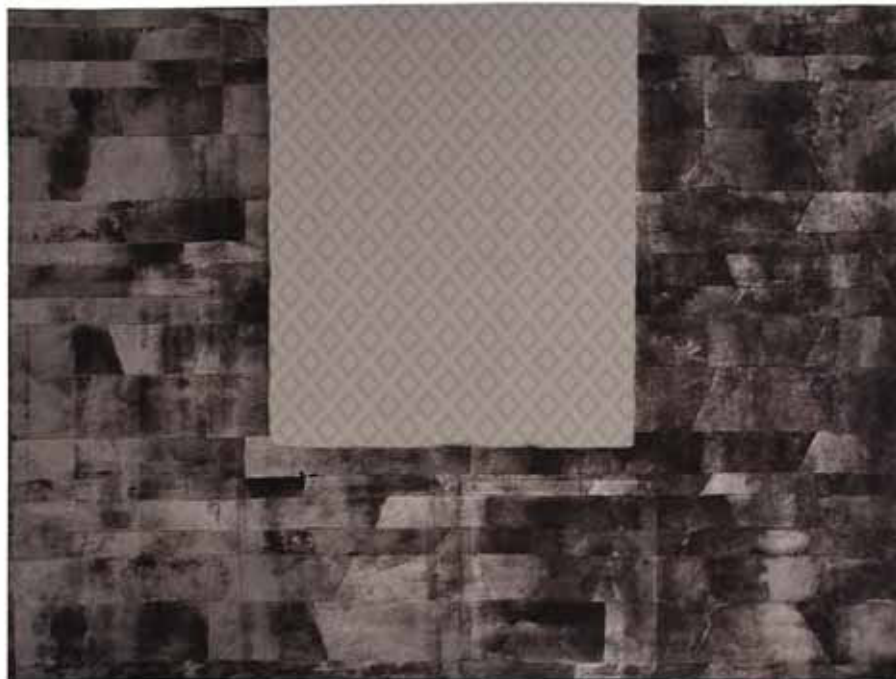

natural beige
beige natural

mussman marrone
brown mussman

brisa grigio
grey brisa

TAPPETI
CARPETS

DESCRIZIONE / DESCRIPTION

CODICE / CODE

EURO / EURO

tappeto in montone
sheepskin carpet

misure
sizes

400x300 cm

TPDENVER01

finitura montone
sheepskin

natural beige, brisa grigio, mussman marrone
beige natural, grey brisa, brown mussman

TAPPETO GIROLETTO | *BED CARPET*

volume / *volume* 0,620 m³
colli / *boxes* 1

HOME COUTURE
pp. 164/165, 168/169

CONTRAST
pp. 80/81

natural beige
beige natural

mussman marrone
brown mussman

brisa grigio
grey brisa

DESCRIZIONE / *DESCRIPTION*CODICE / *CODE*EURO / *EURO*

giroletto in montone
sheepskin bed carpet