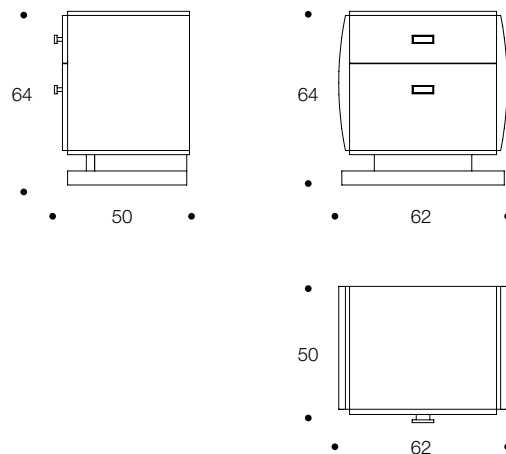

COMODINO | NIGHTSTAND

volume / volume 0,252 m³
colli / boxes 1

MASTER COLLECTION

pp.

CASSETTONI, COMODINI
E MOBILI TRUCCO
DRESSERS, NIGHTSTANDS
AND VANITY DESKS

DESCRIZIONE / DESCRIPTION		CODICE / CODE	EURO / EURO
comodino in essenza wengè, 2 cassetti, dettagli in inox lucido wengè wood nightstand, 2 drawers, polished stainless steel details		COBOTTIC01	
altre finiture other finishings	palissandro opaco / matt rosewood palissandro tabacco opaco / matt tobacco rosewood palissandro lucido / polish rosewood lacca beige lucido / beige polished lacquer lacca nero lucido / black polished lacquer		
finitura inox lucido polished stainless steel finishing	nichel nero / black nickel acciaio / stainless steel		sovrapprezzo / surcharge