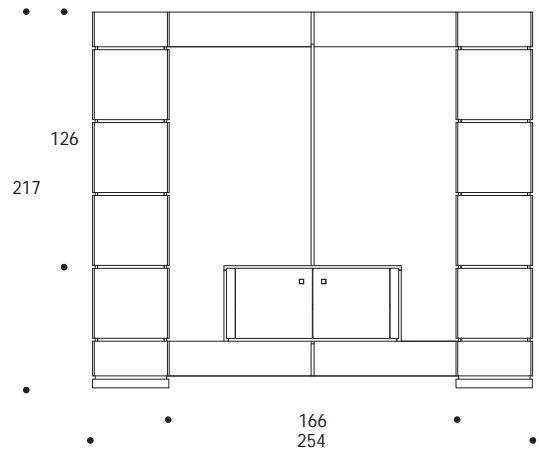

MOBILE PORTA TV | HOME THEATRE

volume / volume 2,868 m³
colli / boxes 3

DESCRIZIONE / DESCRIPTION	CODICE / CODE	EURO / EURO
---------------------------	---------------	-------------

mobile porta TV in essenza wengè, 8 ante, 2 cassetti, mobiletto 2 ante con cassetto interno, maniglia in acciaio finitura nichel nero lucido
wengè wood home theatre, 8 doors, 2 drawers, unit with 2 doors and inside drawer, polished black nickel handles