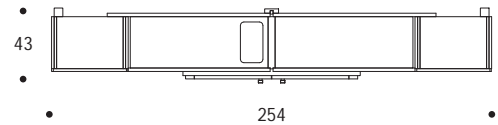

MOBILE PORTA TV | HOME THEATRE

volume / volume 2,868 m³
colli / boxes 3

DESCRIZIONE / DESCRIPTION	CODICE / CODE	EURO / EURO
---------------------------	---------------	-------------

mobile porta TV in essenza wengè, 8 ante, 2 cassetti, mobiletto 2 ante con cassetto interno, maniglia in acciaio finitura nichel nero lucido
wengè wood home theatre, 8 doors, 2 drawers, unit with 2 doors and inside drawer, polished black nickel handles