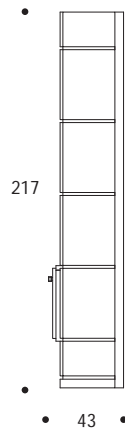

MOBILE PORTA TV | HOME THEATRE

volume / volume 2,868 m³
colli / boxes 3

DESCRIZIONE / DESCRIPTION	CODICE / CODE	EURO / EURO
---------------------------	---------------	-------------

mobile porta TV in essenza wengè, 8 ante, 2 cassetti, mobiletto 2 ante con cassetto interno, maniglia in acciaio finitura nichel nero lucido
wengè wood home theatre, 8 doors, 2 drawers, unit with 2 doors and inside drawer, polished black nickel handles