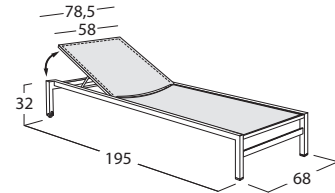

Product: Sunbed

Sizes: **cm 78,5x195x32h (31"x77"x12,6"h)**

FEATURES

- Frame:** Aluminum with nylon wheels
Polyester powder coating (Tiger).
- Glides:** Nylon PA6
- Seat and back:** Batyline
- Finishings:** White, Terra
- Seat cushion:** Polyurethane foam / polyester fiber
polyester-pvc / polypropylene canvas

- Net weight unit** 11+3,5 cushion
- Gross weight unit** 15,5+3,5 cushion
- Units per package 2
- Package sizes cm 81x203x37h
- Package volume m³ 0,60
- Stackable** YES/max 22 pcs

FINISHING

UV, marine environment, scratch resistant