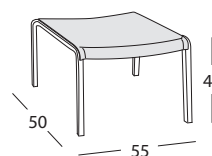

Product: Pouf
Sizes: cm 55x50x41h (21,6"x20"x16"h)

FEATURES

Frame: Aluminum
Polyester powder coating (Tiger).

Glides: Nylon PA6

Seat: Textilene

Finishings: White, Terra

Net weight unit 2,5
Gross weight unit 4
Units per package 1
Package sizes cm 57x51,5x42h
Package volume m³ 0,12
Stakable NO