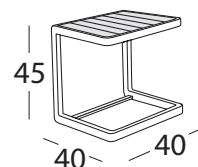

Article: 9901 | Collection: Samba Rio

Product: Small table

Sizes: cm 40x40x45h (15,7"x15,7"x17,7"h)

FEATURES

Frame: Aluminum
Polyester powder coating (Akzo Nobel).

Glides: Nylon PA6

Finishings: White, Terra

Net weight unit  3,1

Gross weight unit  4,5

Units per package 1

Package sizes  cm 44x44x49h

Package volume m³ 0,1

Stackable  NO

FINISHINGS

UV, marine environment, scratch resistant