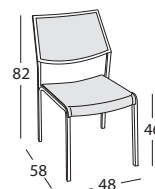

Product: Chair

Sizes: **cm 48,5x58x82h (19"x23"x32"h)**
seat **cm 46h (18"h)**

FEATURES

Frame: Aluminum
Polyester powder coating (Tiger).

Glides: Nylon PA6

Seat and back: Textilene

Finishings: White, Terra

Net weight unit 3

Gross weight unit 4

Units per package 4

Package sizes cm 51x75x100h

Package volume m³ 0,38

Stackable YES

FINISHINGS

UV, marine environment, scratch resistant

White