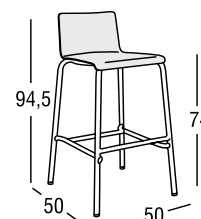

Article: 9772 | Collection: Samba Rio

Product: Bar stool

Sizes: cm 50x50x94,5h (19,6"x19,6"x37"h)
seat cm 74h (29"h)

FEATURES

Frame: Aluminum with footrest in 304 steel
Polyester powder coating (Tiger).

Glides: Nylon PA6

Finishings: White, Terra, Cipria

Net weight unit 6

Gross weight unit 9

Units per package 1

Package sizes cm 52x52x98h

Package volume m³ 0,27

Stackable NO

FINISHINGS