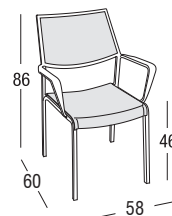

Product: Chair

Sizes: **cm 58x60x86h (22,6"x27"x34"h)**
seat **cm 46h (18"h)**

FEATURES

Frame: Aluminum
Polyester powder coating (Tiger).

Glides: Nylon PA6

Seat and back: Textilene

Finishings: White, Terra

Net weight unit  4

Gross weight unit  6

Units per package 4

Package sizes  cm 59x76x105h

Package volume m³ 0,47

Stakable  YES

FINISHINGS

UV, marine environment, scratch resistant

White