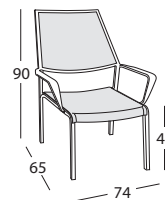

Product: Lounge armchair

Sizes: **cm 74x65x90h (29"x25,6"x35,4"h)**
seat **cm 41h (16"h)**

FEATURES

Frame: Aluminum
Polyester powder coating (Tiger).

Glides: Nylon PA6

Seat and back: Textilene

Finishings: White, Terra

Net weight unit 4,5

Gross weight unit 6,5

Units per package 2

Package sizes cm 67x82x99,5h

Package volume m³ 0,55

Stakable YES

FINISHINGS

UV, marine environment, scratch resistant