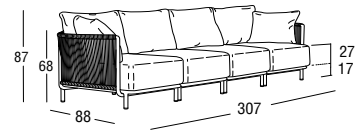

Article: **4434** | Collection: **Queen**

Design: Technical Emotions
Product: Sofa
Sizes: **cm 307x88x87h (121"x34,7"x34,2"h)**
seat **cm 44h (17,3"h)**

FEATURES

Frame: Aluminum
Polyester powder coated

Glides: Surlyn

Net weight unit 84
Gross weight 106,4
Packages per unit 6
Packages sizes element cm 68X89X71h
armrest cm 68X60X38h
Packages volume m³ 2,03
Stackable NO

FINISHINGS

UV, marine environment, scratch resistant

Net weight unit 65
Gross weight 82,4
Packages per unit 5
Packages sizes element cm 68X89X71h
armrest cm 68X60X38h
Packages volume m³ 1,6
Stackable NO

FINISHINGS

UV, marine environment, scratch resistant

Net weight unit 43
Gross weight 61,4
Packages per unit 4
Packages sizes element cm 68X89X71h
armrest cm 68X60X38h
Packages volume m³ 1,17
Stackable NO

FINISHINGS

UV, marine environment, scratch resistant