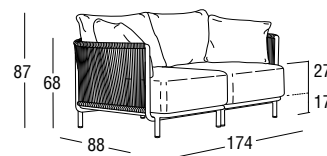

Net weight unit 84
Gross weight 106,4
Packages per unit 6
Packages sizes element cm 68X89X71h
armrest cm 68X60X38h
Packages volume m³ 2,03
Stackable NO

FINISHINGS

UV, marine environment, scratch resistant

Net weight unit 65
Gross weight 82,4
Packages per unit 5
Packages sizes element cm 68X89X71h
armrest cm 68X60X38h
Packages volume m³ 1,6
Stackable NO

FINISHINGS

UV, marine environment, scratch resistant

Design: Technical Emotions
Product: Sofa
Sizes: **cm 174x88x87h (68,5"x34,7"x34,2"h)**
seat **cm 44h (17,3"h)**

FEATURES

Frame: Aluminum
Polyester powder coated

Glides: Surlyn

Weaving: Round Trendylope (polyester)

Net weight unit 43
Gross weight 61,4
Packages per unit 4
Packages sizes element cm 68X89X71h
armrest cm 68X60X38h
Packages volume m³ 1,17
Stackable NO

FINISHINGS

UV, marine environment, scratch resistant