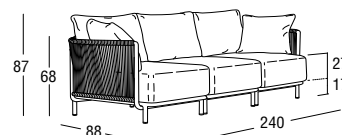

Net weight unit 84
Gross weight 106,4
Packages per unit 6
Packages sizes element cm 68X89X71h
armrest cm 68X60X38h
Packages volume m³ 2,03
Stackable NO

FINISHINGS

UV, marine environment, scratch resistant

Article: **4433** | Collection: **Queen**

Design: Technical Emotions
Product: Sofa
Sizes: **cm 240x88x87h (94,5"x34,7"x34,2"h)**
seat **cm 44h (17,3"h)**

FEATURES

Frame: Aluminum
Polyester powder coated

Glides: Surlyn

Net weight unit 65
Gross weight 82,4
Packages per unit 5
Packages sizes element cm 68X89X71h
armrest cm 68X60X38h
Packages volume m³ 1,6
Stackable NO

FINISHINGS

UV, marine environment, scratch resistant

Net weight unit 43
Gross weight 61,4
Packages per unit 4
Packages sizes element cm 68X89X71h
armrest cm 68X60X38h
Packages volume m³ 1,17
Stackable NO

FINISHINGS

UV, marine environment, scratch resistant