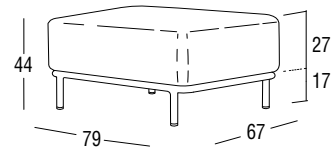

Article: 4427 | Collection: Queen

Design: Technical Emotions
Product: Pouf
Sizes: cm 67x79x44h (26,4"x31"x17,3"h)

FEATURES

Frame: Aluminum
Polyester powder coated

Glides: Surlyn

Finishings: White, Bronze

Seat cushion: Polyurethane foam / polyester fiber
polyester-pvc / polypropylene canvas

Net weight unit 12
Gross weight 15,5
Unit per package 1
Package sizes cm 68X80X47h
Package volume m³ 0,26
Stackable NO

FINISHINGS

UV, marine environment, scratch resistant

White

Bronze

FABRICS

Different types of fabrics available in:
Acrylic - Polypropylene - Polyester - PVC
See the collection in the catalog and online.