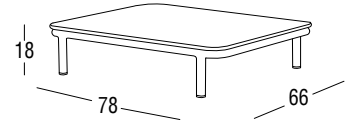

Article: **4428H** | Collection: **Queen**

Design: Technical Emotions
Product: Low table
Sizes: **cm 66x78x18h (26"x30,7"x7"h)**

FEATURES

Frame: Aluminum
Polyester powder coated

Top: HPL (high pressure laminate)

Glides: Surlyn

Finishings: White, Bronze

Net weight unit  16

Gross weight  19

Unit per package 1

Package sizes  cm 71X83X23h

Package volume m³ 0,14

Stackable  NO