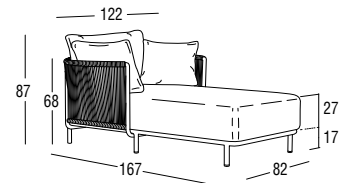

Article: **4430** | Collection: **Queen**

Design: Technical Emotions
Product: Chaise lounge
Sizes: **cm122x167x87h (48"x65,8"x34,2"h)**
seat **cm 44h (17,3"h)**

FEATURES

Frame: Aluminum
Polyester powder coated

Net weight unit 46
Gross weight 62,4
Packages per unit 3
Packages sizes element cm 84X168X71h
armrest cm 68X60X38h
Packages volume m³ 1,31
Stackable NO

FINISHINGS

UV, marine environment, scratch resistant