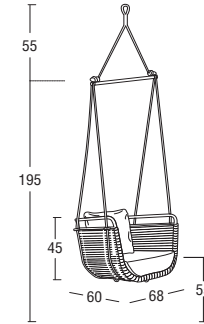

Design: Santiago Sevillano  
Product: Swing  
Sizes: **cm 68x60x45h (26,7"x23,6"x17,7"h)**  
from the ground **cm 68x60x85h (26,7"x23,6"x33,4"h)**  
with cushion **cm 55h (21,6"h)**

### FEATURES

**Frame:** Aluminum  
Polyester powder coating

**Weaving:** Nautic Rope Sand

**Finishing:** Terra

**Seat cushion:** Polyurethane foam / polyester fiber  
polyester-pvc / polypropylene canvas

**Back cushion:** Polyurethane foam / polyester fiber  
polyester-pvc / polypropylene canvas

Net weight unit 13,5  
Gross weight unit 17  
Units per package 1  
Package sizes cm 74x65x50h  
Package volume m<sup>3</sup> 0,24  
Stackable NO