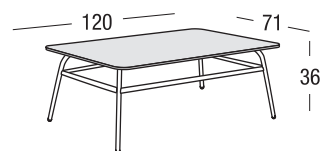

Article: 9745 | Collection: Portofino

Design: Studio Balluto Associati
Product: Coffee table
Sizes: cm 71x71x36h (28"x28"x14"h)

FEATURES

Frame: Aluminum
Polyester powder coating
Top: HPL (high pressure laminate)
Glides: Nylon PA 6
Finishing: Terra

Net weight unit  12,5

Gross weight unit  15,5

Unit per package 1

Package sizes  cm 75x75x40h

Package volume m³ 0,23

FINISHING

UV, marine environment, scratch resistant

Terra

HPL TOP

Corten

Article: **9746** | Collection: **Portofino**

Design: Studio Balluto Associati
Product: Coffee table
Sizes: **cm 120x71x36h (47"x28"x14"h)**

FEATURES

Frame: Aluminum
Polyester powder coating

Top: HPL (high pressure laminate)

Glides: Nylon PA 6

Finishing: Terra

Net weight unit  20

Gross weight unit  25

Unit per package 1

Package sizes  cm 124x75x40h

Package volume m³ 0,37