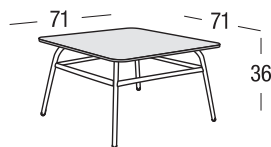

Article: 9745 | Collection: Portofino

Design: Studio Balluto Associati
Product: Coffee table
Sizes: cm 71x71x36h (28"x28"x14"h)

FEATURES

Frame: Aluminum
Polyester powder coating
Top: HPL (high pressure laminate)
Glides: Nylon PA 6
Finishing: Terra

Net weight unit  12,5

Gross weight unit  15,5

Unit per package 1

Package sizes  cm 75x75x40h

Package volume m³ 0,23

FINISHING

UV, marine environment, scratch resistant

Terra

HPL TOP

Corten

Article: **9746** | Collection: **Portofino**

Design: Studio Balluto Associati
Product: Coffee table
Sizes: **cm 120x71x36h (47"x28"x14"h)**

FEATURES

Frame: Aluminum
Polyester powder coating

Top: HPL (high pressure laminate)

Glides: Nylon PA 6

Finishing: Terra

Net weight unit  20

Gross weight unit  25

Unit per package 1

Package sizes  cm 124x75x40h

Package volume m³ 0,37