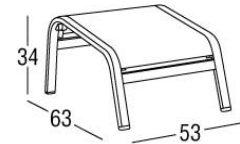

Product: Pouf
Sizes: cm 53x63x34h (21"x24,8"x13,3"h)

FEATURES

Frame: Aluminum
Polyester powder coating (Tiger).

Glides: Nylon PA6

Seat and back: Batyline

Finishing: White, Terra

Net weight unit  3

Gross weight unit  5,8

Units per package 2

Package sizes  cm 67x56x51h

Package volume m³ 0,192

Stackable  YES /max 12 pcs

FINISHINGS

UV, marine environment, scratch resistant

White

Terra