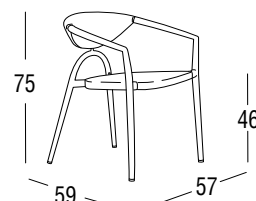

Article: **9911** | Collection: **Maratea**

Product: Chair

Sizes: **cm 57x59x75h (22,4"x23"x29,5"h)**
seat **cm 46h (18"h)**

FEATURES

Frame: Aluminum,
Polyester powder coated

Glides: Nylon PA6

Weaving: Tensiline

Finishings: White, Terra

Net weight unit  4

Gross weight  5,4

Unit per package 4

Package sizes  cm 59X70X94h

Package volume m³ 0,39

Stackable  YES

FINISHINGS