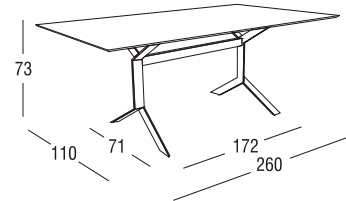

Article: **4220H** | Collection: **Key West**

Design: Plazzogna - Papparotto
Product: Table
Sizes: **cm 110x220x73h (43"x87"x28"h)**

FEATURES

Frame: Flat steel, removable central connection bar in steel tube
Polyester powder coating

FEATURES

Frame: Flat steel, removable central connection bar in steel tube
Polyester powder coating

Top: HPL (high pressure laminate)

Glides: PVC

Finishing: Cipria

Net weight unit 86,6

Gross weight 122,3

Packages per unit 3

Packages sizes base cm 80x23x76h
frame-Hpl cm 123x273x10,5h
bar cm 8x6x180,5h

Packages volume m³ 0,502

FINISHING

UV, marine environment, scratch resistant

Cipria

HPL TOP

Stone white

Stone grey

Article: **4222H** | Collection: **Key West**

Design: Plazzogna - Papparotto
Product: Table
Sizes: **cm 110x300x73h (43"x118"x19"h)**

FEATURES

Frame: Flat steel, removable central connection bar in steel tube
Polyester powder coating