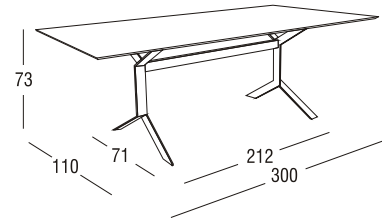

Packages sizes base cm 80x23x76h
frame-Hpl cm 123x273x10,5h
bar cm 8x6x180,5h

Packages volume m³ 0,502

FINISHING

UV, marine environment, scratch resistant

Cipria

HPL TOP

Stone white

Stone grey

Article: **4222H** | Collection: **Key West**

Design: Plazzogna - Papparotto
Product: Table
Sizes: **cm 110x300x73h (43"x118"x19"h)**

FEATURES

Frame: Flat steel, removable central connection bar in steel tube
Polyester powder coating

Top: HPL (high pressure laminate)

Glides: PVC

Finishing: Cipria

Net weight unit 95,3

Gross weight 134,3

Packages per unit 3

Packages sizes base cm 80x23x76h
frame-Hpl cm 123x311x10,5h
bar cm 8x6x220h

Packages volume m³ 0,55