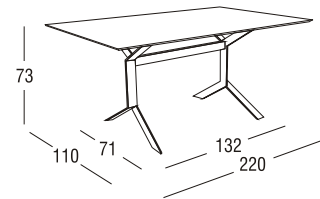

Article: **4220H** | Collection: **Key West**

Design: Plazzogna - Papparotto
Product: Table
Sizes: **cm 110x220x73h (43"x87"x28"h)**

FEATURES

Frame: Flat steel, removable central connection bar in steel tube
Polyester powder coating

Top: HPL (high pressure laminate)

Glides: PVC

Finishing: Cipria

Net weight unit 76,8

Gross weight 109,5

Packages per unit 3

Packages sizes base cm 80x23x76h
frame-Hpl cm 123x233x10,5h
bar cm 8x6x123,5h

Packages volume m³ 0,45

FEATURES

Frame: Flat steel, removable central connection bar in steel tube
Polyester powder coating

Top: HPL (high pressure laminate)

Glides: PVC

Finishing: Cipria

Net weight unit 86,6

Gross weight 122,3

Packages per unit 3

Article: **4222H** | Collection: **Key West**

Design: Plazzogna - Papparotto
Product: Table
Sizes: **cm 110x300x73h (43"x118"x19"h)**

FEATURES

Frame: Flat steel, removable central connection bar in steel tube
Polyester powder coating