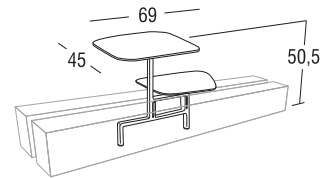

Article: 4242 | Collection: Key West

Design: Plazzogna - Papparotto
Product: Twin tables
Sizes: **cm 69x45x50,5h (27"x17,7"x20"h) on the beam**

FEATURES

Frame: Aluminum with removable top
Polyester powder coating

Glides: Nylon PA6 colour Cipria

Finishing: Cipria

Net weight unit  8

Gross weight  11,5

Units per package 1

Package sizes  cm 71x48x55h

Package volume m³ 0,19

Stackable  NO