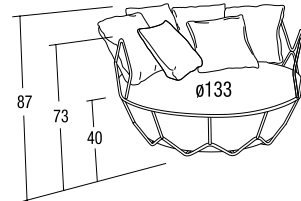

Article: **9882** | Collection: **Gravity**

Design: Technical Emotions
Product: Sofa
Sizes: **cm Ø133x87h (Ø52"x34"h)**
seat **cm 40h (16"h)**

FEATURES

Frame: 304 stainless steel
Polyester powder coating (Akzo Nobel)

Net weight unit 52
Gross weight 71
Unit per package 1
Package sizes cm 136x136x81h
Package sizes m³ 1,50
Stackable NO

FINISHINGS

UV, marine environment, scratch resistant

Champagne

Graphite

FABRICS

Different types of fabrics available in:
Acrylic - Polypropylene - Polyester - PVC
See the collection in the catalog and online.