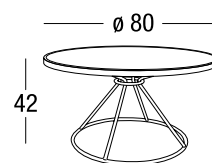

Article: 9886 | Collection: Gravity

Design: Technical Emotions
Product: Round coffee table
Sizes: cm Ø80x42h (Ø32"x17"h)

FEATURES

Frame: 304 stainless steel and aluminum top
Polyester powder coating (Akzo Nobel)

Glides: Nylon PA6

Finishings: Champagne, Graphite

Net weight unit  12

Gross weight  19,5

Packages per unit 1

Packages sizes  cm 85x85x54h

Packages sizes m³ 0,39

Stackable  NO