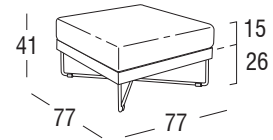

Article: **9803** | Collection: **Coral Reef**

Design: Santiago Sevillano  
Product: Corner element  
Sizes: **cm 77x77x41h (30"x30"x16"h)**  
seat **cm 41h (16"h)**

Net weight unit  13,5

Gross weight  17

Unit per package 1

Package sizes  cm 80x80x47h

Package volume m<sup>3</sup> 0,30

Stackable  NO