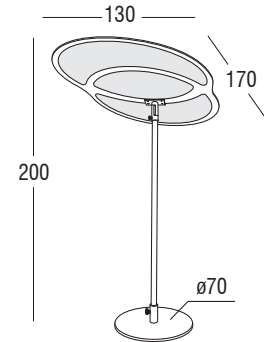

Design: Santiago Sevillano
Product: Oval sunshade
Sizes: **cm 130x170x200h (67"x51"x79"h)**

FEATURES

Frame: Aluminum with base in metal, polyester powder coating. Swivel rack in 316 stainless steel

Batylines: White, Corda

Finishings: White, Corda

Net weight unit 56,5

Gross weight 65,5

Packages per unit 3

Packages sizes base cm 74x74x8h
stem cm 20x20x206h
frame cm 134x173x4h

Packages volume m³ 0,22

Stackable NO

FINISHINGS