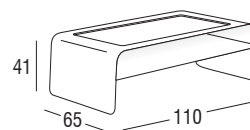

Design: **Santiago Sevillano**  
Product: **Rectangular coffee table**  
Sizes: **cm 110x65x41h (43"x23"x16"h)**

### FEATURES

**Frame:** Aluminum, polyester powder coating  
(Akzo Nobel)  
**Glides:** Nylon PA6  
**Finishings:** White, Terra

**Net weight unit**  26  
**Gross weight**  30  
Unit per package 1  
Package sizes  cm 115x70x46h  
Package volume m<sup>3</sup> 0,37  
**Stackable**  NO