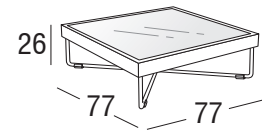

Article: **9817** | Collection: **Coral Reef**

Design: Santiago Sevillano  
Product: Coffe table  
Sizes: **cm 77x77x26h (30"x30"x10"h)**

## FEATURES

**Frame:** Aluminum with 304 steel base and glass top. Polyester powder coating (Akzo Nobel)  
**Glides:** Nylon PA 6  
**Finishings:** White, Terra

Net weight unit 16

Gross weight 23,5

Packages per unit 2

Packages sizes structure cm 83x83x30h  
glass cm 79x79x6h

Packages volume m<sup>3</sup> 0,25

Stackable NO