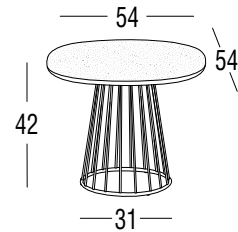

Glides: Nylon

Finishings: White, Bronze

Net weight unit 23,5

Gross weight 37,4

Packages per unit 2

Packages sizes base cm 48x48x37h
Hpl cm 77x77x9,5h

Packages volume m³ 0,14

FINITURA

resistente ai raggi UV, all'ambiente marino, antigraffio

White

Bronze

TOP

Terrazzo Perla

Article: **4386T** | Collection: **Charme**

Design: **Antonio De Marco**
Product: **Low table**
Sizes: **cm 54x54x42h (56"x34,5"37,5"h)**

FEATURES

Frame: 304 steel
Polyester powder coated

Top: Terrazzo Perla (Venetian grit with mother of pearl inserts)

Glides: Nylon

Finishings: White, Bronze

Net weight unit 14,3

Gross weight 24,8

Packages per unit 2

Packages sizes base cm 33x33x43h
top cm 61x61x9,5h

Packages volume m³ 0,09

FINISHINGS

UV, marine environment, scratch resistant

White

Bronze

TOP

Terrazzo Perla