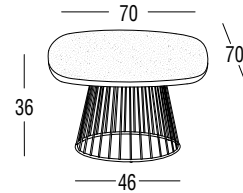

Articolo: **4387T** | Collezione: **Charme**

Design: **Antonio De Marco**
Product: **Tavolino**
Sizes: **cm 70x70x36h (27,5"x27,5"x14,2"h)**

CARATTERISTICHE

Frame: 304 steel
Polyester powder coated

Top: Terrazzo Perla (Venetian grit with mother of pearl inserts)

Glides: Nylon

Finishings: White, Bronze

Net weight unit 23,5

Gross weight 37,4

Packages per unit 2

Packages sizes base cm 48x48x37h
Hpl cm 77x77x9,5h

Packages volume m³ 0,14

FINITURA

resistente ai raggi UV, all'ambiente marino, antigraffio

White

Bronze

TOP

Terrazzo Perla

Article: **4386T** | Collection: **Charme**

Design: **Antonio De Marco**
Product: **Low table**
Sizes: **cm 54x54x42h (56"x34,5"37,5"h)**

Packages sizes base cm 33x33x43h
top cm 61x61x9,5h

Packages volume m³ 0,09

FINISHINGS

UV, marine environment, scratch resistant

White

Bronze

TOP

Terrazzo Perla