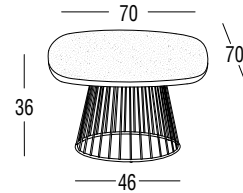

Articolo: **4387T** | Collezione: **Charme**

Design: Antonio De Marco  
Product: Tavolino  
Sizes: **cm 70x70x36h (27,5"x27,5"x14,2"h)**

### CARATTERISTICHE

**Frame:** 304 steel  
Polyester powder coated

**Top:** Terrazzo Perla (Venetian grit with mother of pearl inserts)

**Glides:** Nylon

**Finishings:** White, Bronze

Net weight unit 23,5

Gross weight 37,4

Packages per unit 2

Packages sizes base cm 48x48x37h  
Hpl cm 77x77x9,5h

Packages volume m<sup>3</sup> 0,14

### TOP

Terrazzo Perla

Article: **4386T** | Collection: **Charme**

Design: **Antonio De Marco**  
Product: **Low table**  
Sizes: **cm 54x54x42h (56"x34,5"37,5"h)**