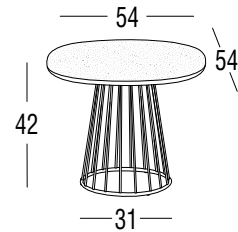

Packages per unit 2

Packages sizes base cm 48x48x37h  
Hpl cm 77x77x9,5h

Packages volume m<sup>3</sup> 0,14

### TOP

Terrazzo Perla

Article: **4386T** | Collection: **Charme**

Design: **Antonio De Marco**  
Product: **Low table**  
Sizes: **cm 54x54x42h (56"x34,5"37,5"h)**

### FEATURES

**Frame:** 304 steel  
Polyester powder coated

**Top:** Terrazzo Perla (Venetian grit with mother of pearl inserts)

**Glides:** Nylon

**Finishings:** White, Bronze

Net weight unit 14,3

Gross weight 24,8

Packages per unit 2

Packages sizes base cm 33x33x43h  
top cm 61x61x9,5h

Packages volume m<sup>3</sup> 0,09